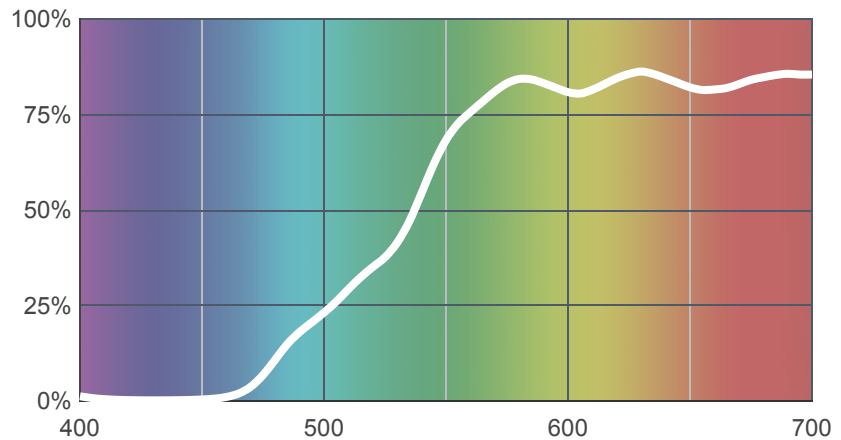

# 104 Deep Amber

[View on leefilters.com](#) / [Find a Dealer](#)

Good for sunlight effect, accents and side light. Be careful of skin tones under the reddish tint of this colour.

	Source C 6774K	Tungsten 3200K
Transmission Y	63.9%	73%
x	0.496	0.532
y	0.462	0.451
Absorption	0.19	0.14

Light transmitted (Y%)  
for each colour  
wavelength (nm)

### Rolls:

- **1" Core** 7.62m x 1.22m (25' x 48")
- **2" Core** 7.62m x 1.22m (25' x 48")
- **Quick Roll** Length 7.62m (25') x any width between 2.5cm - 1.17m (1" x 48")

### Sheets:

- **Full Sheet** 1.22m x 0.53m (48" x 21")  
USA: Full Sheets by special order only.
- **Half Sheet** 0.61m x 0.53m (24" x 21")