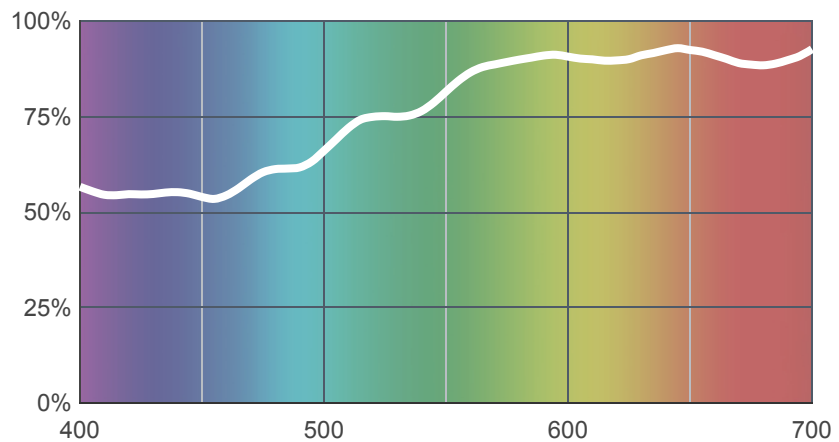

103 Straw

[View on leefilters.com](#) / [Find a Dealer](#)

Pale sunlight through a window and a good warm winter effect.

	Source C 6774K	Tungsten 3200K
Transmission Y	81.6%	84.8%
x	0.336	0.458
y	0.359	0.416
Absorption	0.09	0.07

Light transmitted (Y%)
for each colour
wavelength (nm)

Dimming Source Preview

Rolls:

- **1" Core** 7.62m x 1.22m (25' x 48")
- **2" Core** 7.62m x 1.22m (25' x 48")
- **Quick Roll** Length 7.62m (25') x any width between 2.5cm - 1.17m (1" x 48")

Sheets:

- **Full Sheet** 1.22m x 0.53m (48" x 21")
USA: Full Sheets by special order only.
- **Half Sheet** 0.61m x 0.53m (24" x 21")

Pre-Cut Packs:

- **Light Tint Pack**