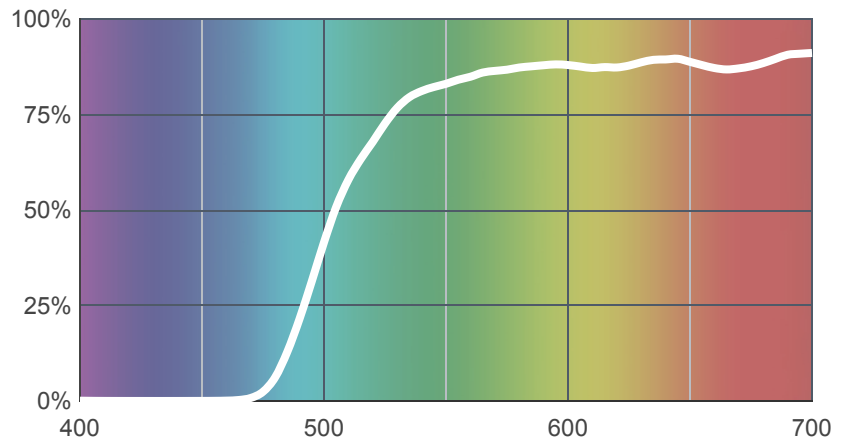

# 101 Yellow

[View on leefilters.com](#) / [Find a Dealer](#)

Sunlight and window effect - pleasant in acting areas.

	Source C 6774K	Tungsten 3200K
Transmission Y	80%	80.7%
x	0.451	0.508
y	0.507	0.473
Absorption	0.1	0.09

Light transmitted (Y%)  
for each colour  
wavelength (nm)

### Rolls:

- **1" Core** 7.62m x 1.22m (25' x 48")
- **2" Core** 7.62m x 1.22m (25' x 48")
- **Quick Roll** Length 7.62m (25') x any width between 2.5cm - 1.17m (1" x 48")

### Sheets:

- **Full Sheet** 1.22m x 0.53m (48" x 21")  
USA: Full Sheets by special order only.
- **Half Sheet** 0.61m x 0.53m (24" x 21")