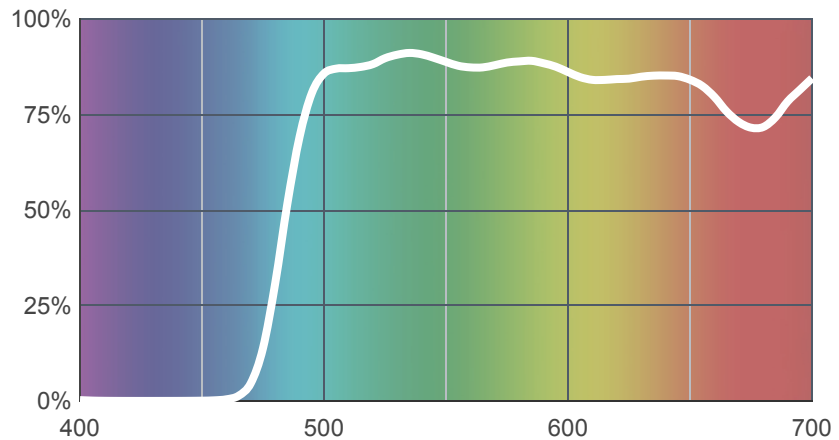

100 Spring Yellow

[View on leefilters.com](http://leefilters.com) / [Find a Dealer](#)

A sunlight wash - use with gobos, disco and dark skin tones.

	Source C 6774K	Tungsten 3200K
Transmission Y	84.2%	86.5%
x	0.41	0.479
y	0.502	0.481
Absorption	0.07	0.06

Light transmitted (Y%)
for each colour
wavelength (nm)

Dimming Source Preview

Rolls:

- **1" Core** 7.62m x 1.22m (25' x 48")
- **2" Core** 7.62m x 1.22m (25' x 48")
- **Quick Roll** Length 7.62m (25') x any width between 2.5cm - 1.17m (1" x 48")

Sheets:

- **Full Sheet** 1.22m x 0.53m (48" x 21")
USA: Full Sheets by special order only.
- **Half Sheet** 0.61m x 0.53m (24" x 21")

Pre-Cut Packs:

- **Tint Pack**