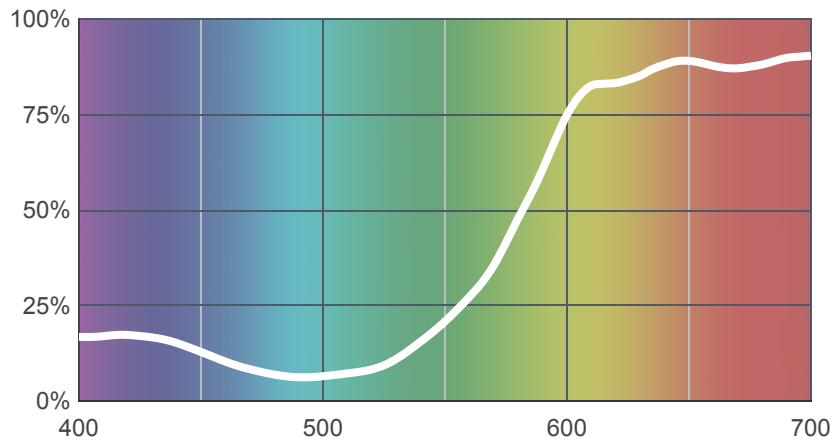

Light transmitted (Y%)  
for each colour  
wavelength (nm)

### Rolls:

- **1" Core** 7.62m x 1.22m (25' x 48")
- **2" Core** 7.62m x 1.22m (25' x 48")
- **High Temperature** 4m x 1.17m (13' x 46")
- **Quick Roll** Length 7.62m (25') x any width between 2.5cm - 1.17m (1" x 48")

### Sheets:

- **Full Sheet** 1.22m x 0.53m (48" x 21")  
USA: Full Sheets by special order only.
- **Half Sheet** 0.61m x 0.53m (24" x 21")
- **High Temperature** 0.56m x 0.53m (22" x 21")