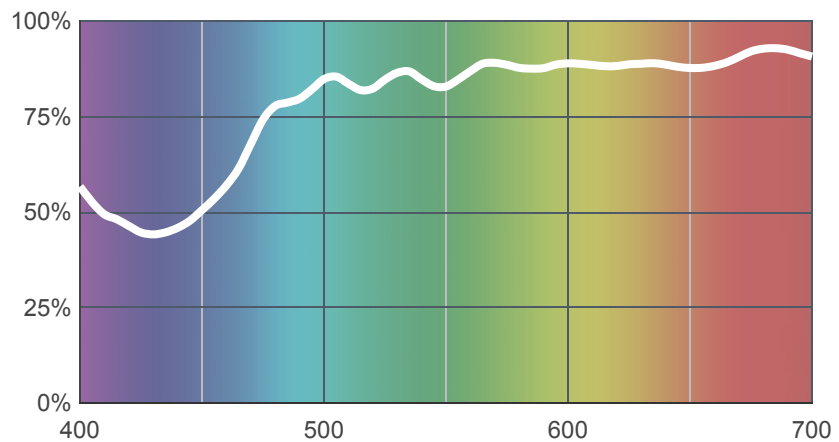

007 Pale Yellow

[View on leefilters.com](#) / [Find a Dealer](#)

Sunlight.

	Source C 6774K	Tungsten 3200K
Transmission Y	85.4%	87.2%
x	0.339	0.446
y	0.363	0.423
Absorption	0.07	0.06

Light transmitted (Y%)
for each colour
wavelength (nm)

Dimming Source Preview

Available as a **High Temperature** filter.

Rolls:

- **1" Core** 7.62m x 1.22m (25' x 48")
- **2" Core** 7.62m x 1.22m (25' x 48")
- **High Temperature** 4m x 1.17m (13' x 46")
- **Quick Roll** Length 7.62m (25') x any width between 2.5cm - 1.17m (1" x 48")

Sheets:

- **Full Sheet** 1.22m x 0.53m (48" x 21")
USA: Full Sheets by special order only.
- **Half Sheet** 0.61m x 0.53m (24" x 21")
- **High Temperature** 0.56m x 0.53m (22" x 21")

Pre-Cut Packs:

- **Light Tint Pack**
- **Complementary Pack**