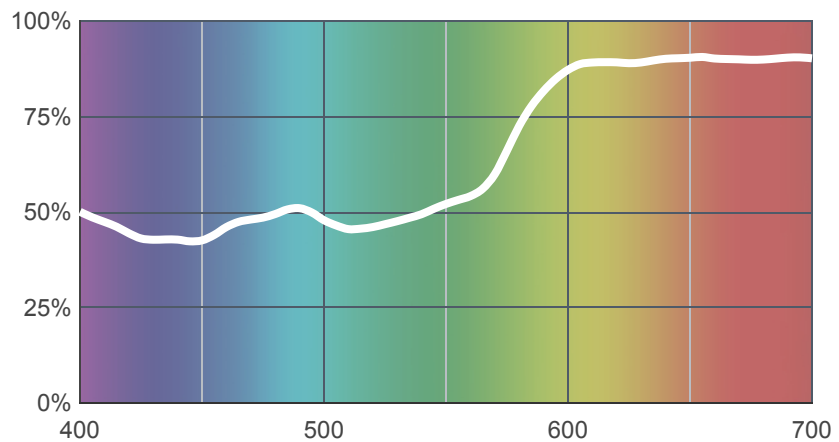

# 004 Medium Bastard Amber

[View on leefilters.com](#) / [Find a Dealer](#)

Naturally enhances skin tones.

	Source C 6774K	Tungsten 3200K
Transmission Y	64.1%	65.5%
x	0.37	0.488
y	0.335	0.391
Absorption	0.19	0.18

**Light transmitted (Y%)**  
for each colour  
wavelength (nm)

**Dimming Source Preview**

Available as a **High Temperature** filter.

## Rolls:

- **1" Core** 7.62m x 1.22m (25' x 48")
- **2" Core** 7.62m x 1.22m (25' x 48")
- **High Temperature** 4m x 1.17m (13' x 46")
- **Quick Roll** Length 7.62m (25') x any width between 2.5cm - 1.17m (1" x 48")

## Sheets:

- **Full Sheet** 1.22m x 0.53m (48" x 21")  
USA: Full Sheets by special order only.
- **Half Sheet** 0.61m x 0.53m (24" x 21")
- **High Temperature** 0.56m x 0.53m (22" x 21")