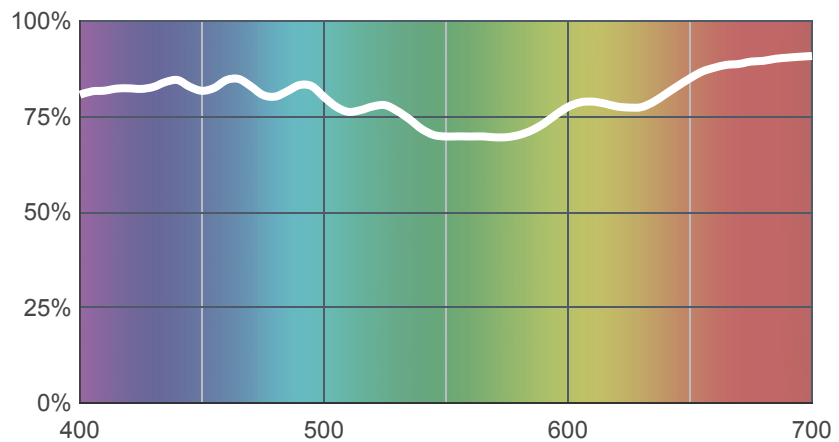

# 003 Lavender Tint

[View on leefilters.com](#) / [Find a Dealer](#)

Subtle cool wash for stage and studio lighting.

	Source C 6774K	Tungsten 3200K
Transmission Y	75.7%	75%
x	0.303	0.422
y	0.3	0.387
Absorption	0.12	0.12

Light transmitted (Y%)  
for each colour  
wavelength (nm)

Dimming Source Preview

## Rolls:

- **1" Core** 7.62m x 1.22m (25' x 48")
- **2" Core** 7.62m x 1.22m (25' x 48")
- **Quick Roll** Length 7.62m (25') x any width between 2.5cm - 1.17m (1" x 48")

## Sheets:

- **Full Sheet** 1.22m x 0.53m (48" x 21")  
USA: Full Sheets by special order only.
- **Half Sheet** 0.61m x 0.53m (24" x 21")