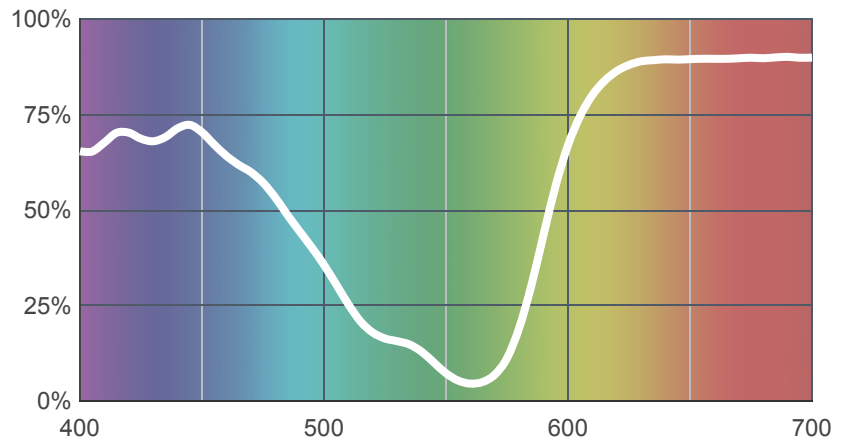

002 Rose Pink

[View on leefilters.com](#) / [Find a Dealer](#)

Strong pink wash, good for cycloramas.

	Source C 6774K	Tungsten 3200K
Transmission Y	32.7%	34.2%
x	0.328	0.491
y	0.202	0.287
Absorption	0.49	0.47

Light transmitted (Y%)
for each colour
wavelength (nm)

Dimming Source Preview

Rolls:

- **1" Core** 7.62m x 1.22m (25' x 48")
- **2" Core** 7.62m x 1.22m (25' x 48")
- **Quick Roll** Length 7.62m (25') x any width between 2.5cm - 1.17m (1" x 48")

Sheets:

- **Full Sheet** 1.22m x 0.53m (48" x 21")
USA: Full Sheets by special order only.
- **Half Sheet** 0.61m x 0.53m (24" x 21")

Pre-Cut Packs:

- **Tint Pack**